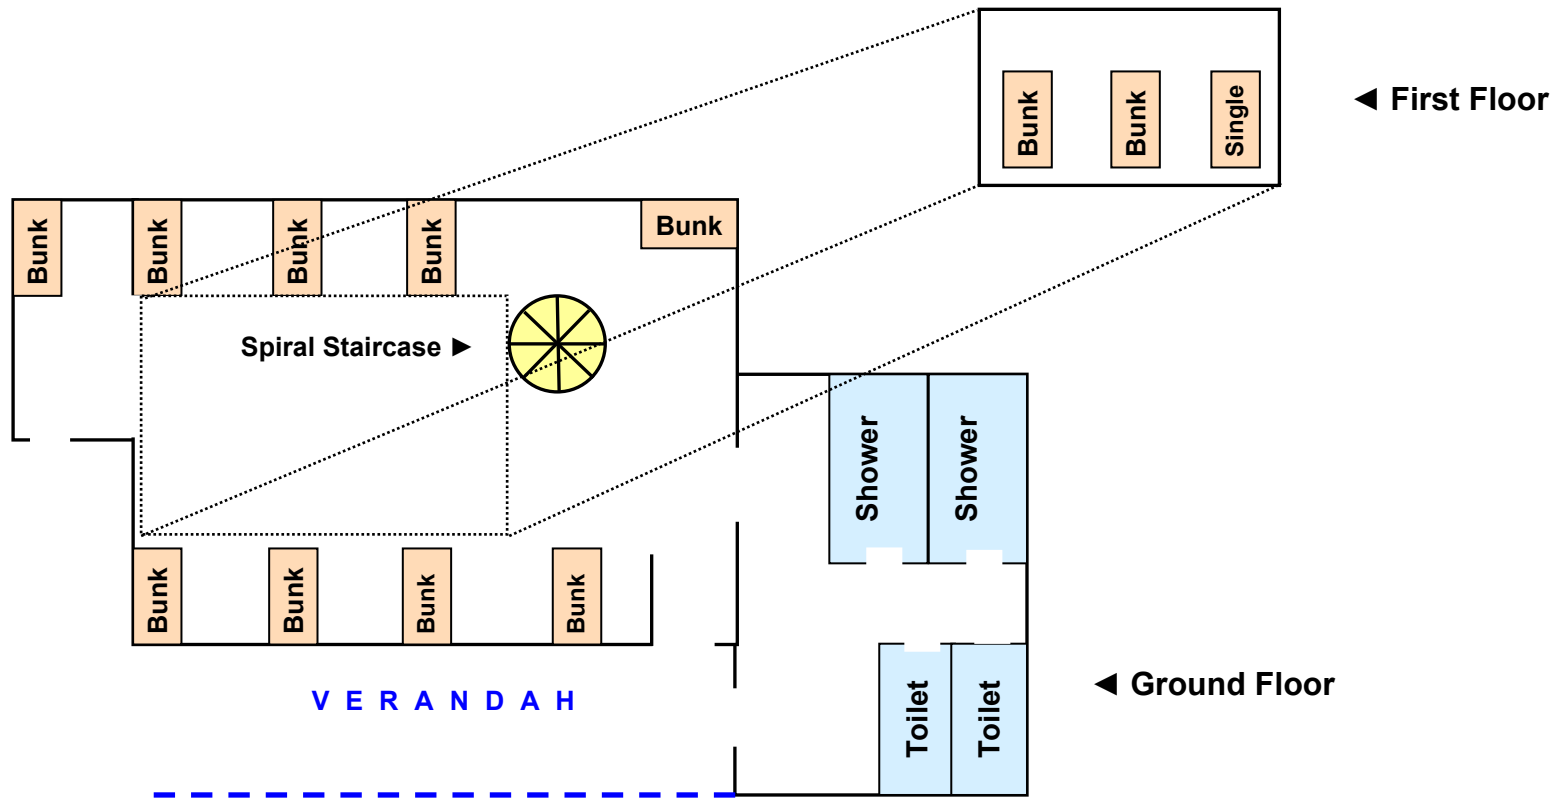

Ern Halliday Recreation Camp
COMMODORE DORMITORIES
(138 Beds)

All 6 dormitories contain 23 beds. Dormitories 3 and 4 have wheelchair access and modified bathrooms and toilets.